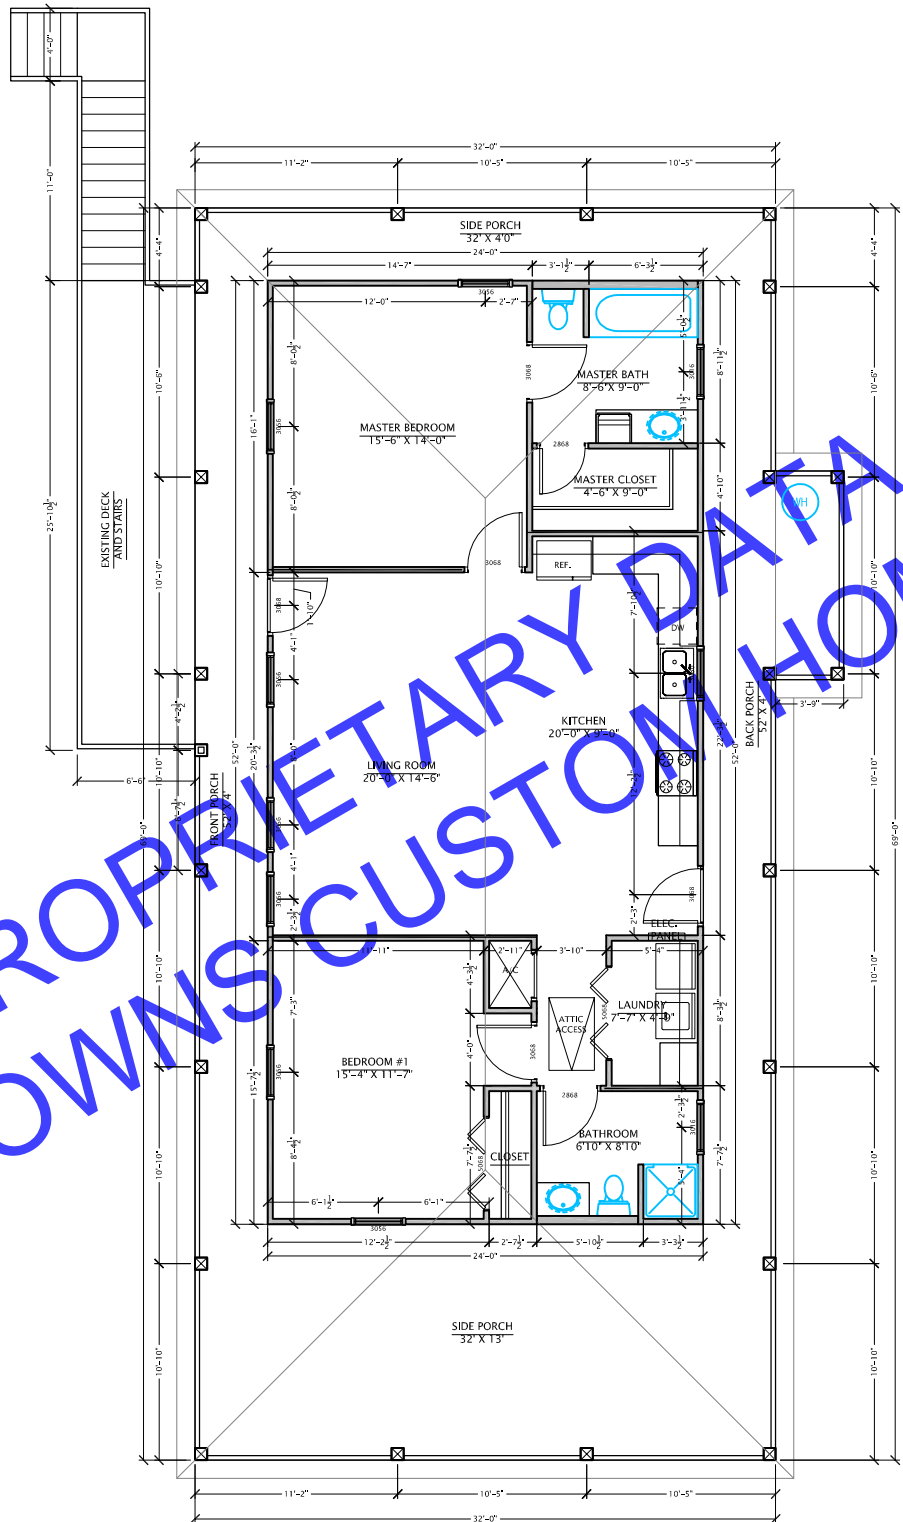

PROPRIETARY DATA  
KEITH DOWNS CUSTOM HOMES, LLC

**THE JEAN LAFITTE**  
Starting at: \$177,800  
Square Footage:  
Living: 1248  
Porch: 1003  
Total Elevated: 2251