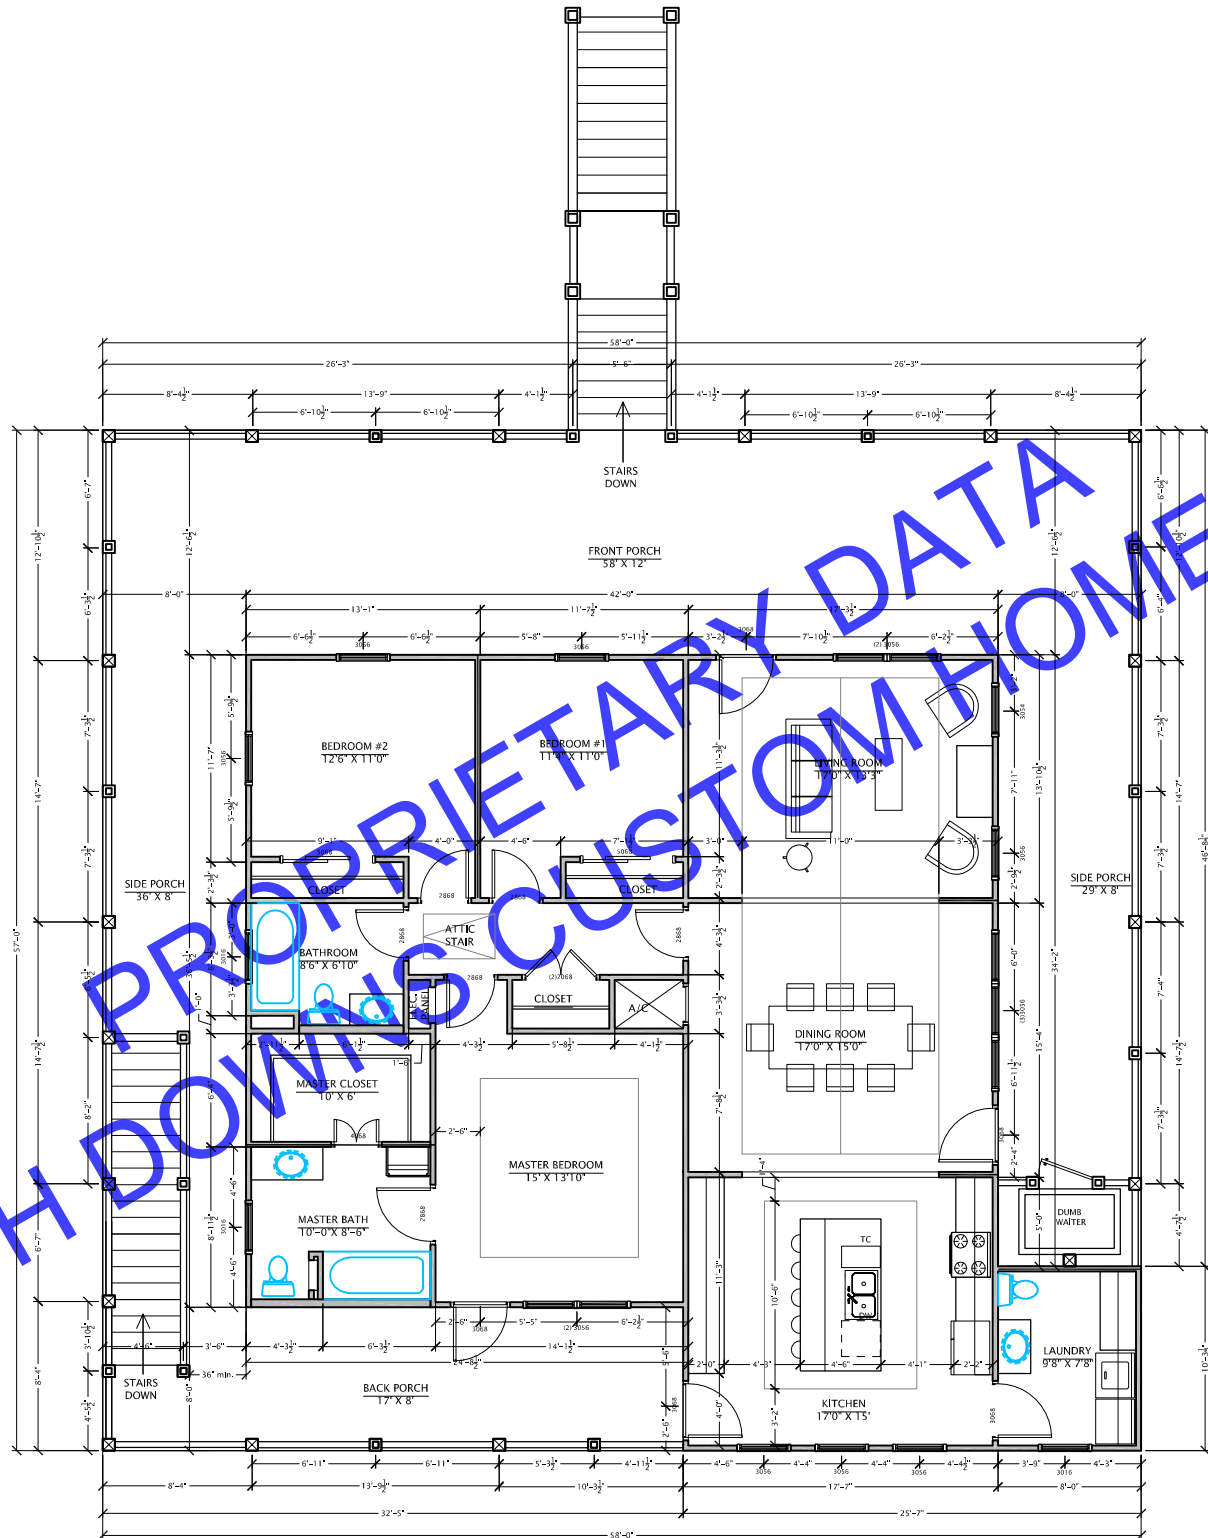

KEITH DOWNING PROPRIETARY DATA CUSTOM HOMES, LLC

2 FLOOR PLAN: 1754 SQ.FT. LIVING, 3306 SQ.FT. TOTAL SQUARE FOOTAGE WITH PORCHES
SCALE: 1/4" = 1'-0"

THE CAPTAIN'S QUARTERS
Starting at: \$298,800
Square Footage:
Living: 1760
Porch: 1381
Total Elevated: 3141