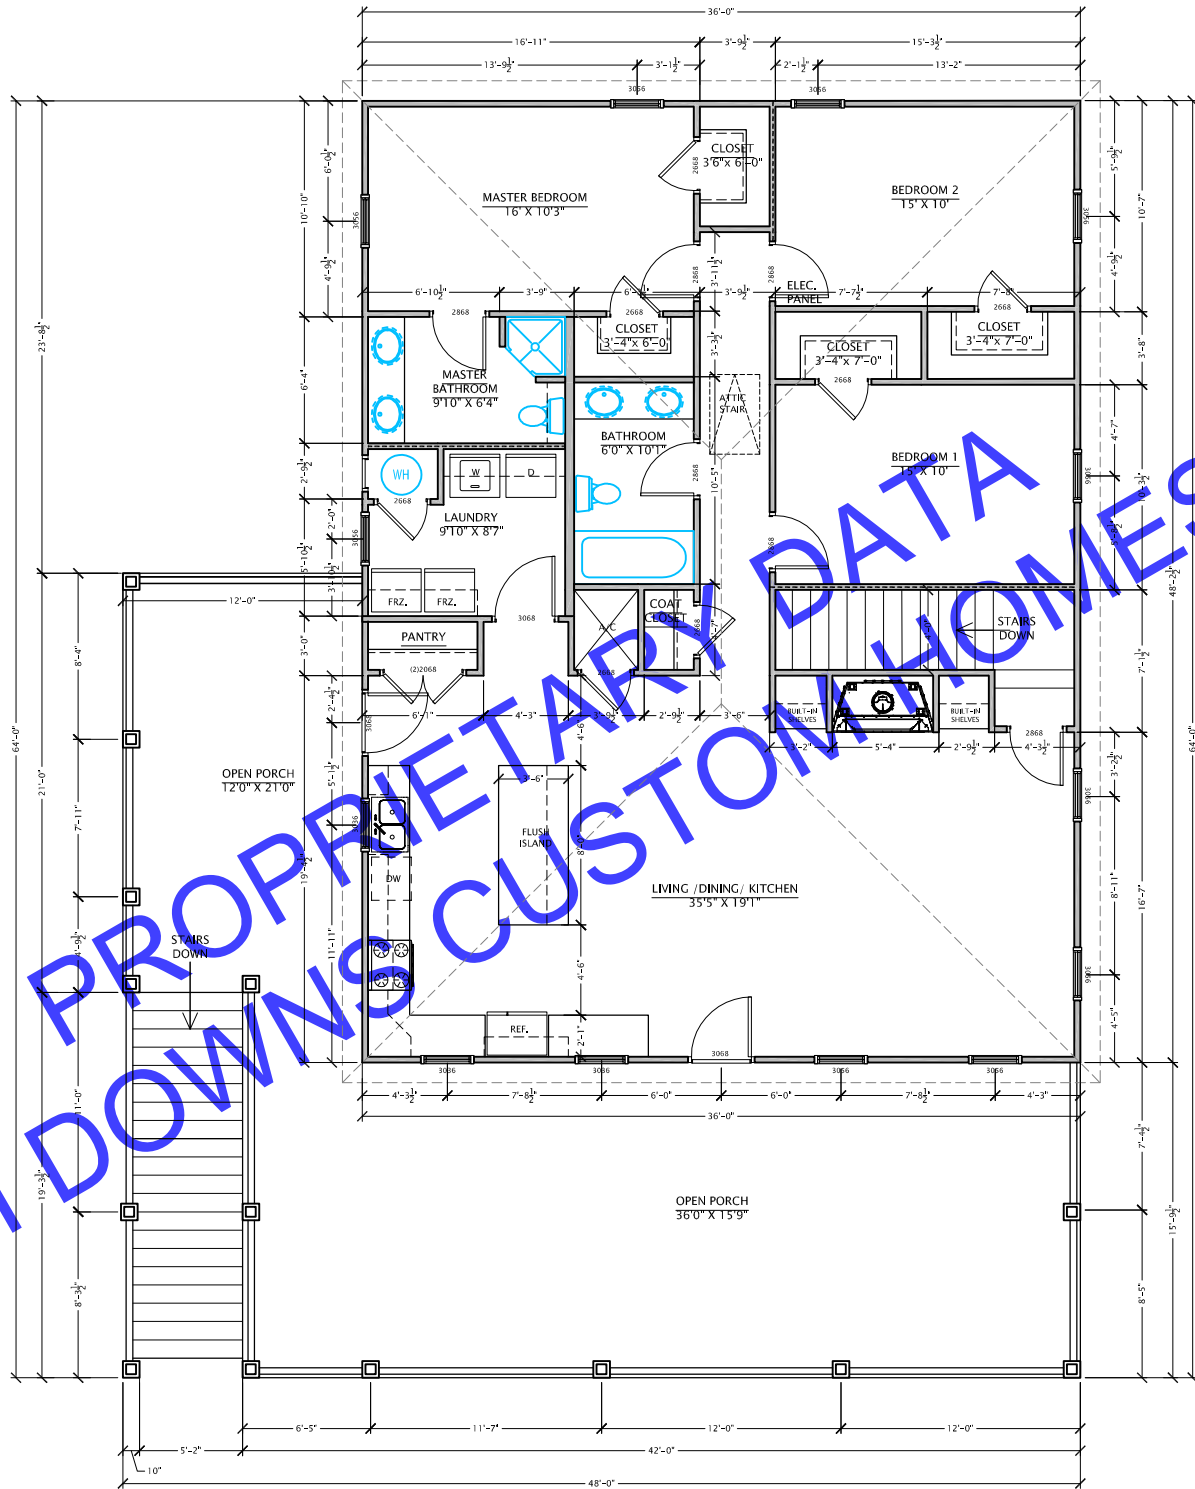

KEITH DOWNS PROPRIETARY DATA CUSTOM HOMES, LLC

**THE BUCCANEER**  
Starting at: \$254,940  
Square Footage:  
Living: 1754  
Porch: 960  
Total Elevated: 2714